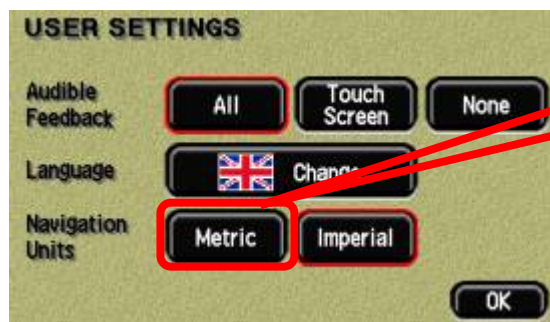

Jaguar S-Type, X-Type, XK Pre MY06 and XJ Navigation unit settings

Press "MENU" switch

Press "System Setup"

Press "User Settings"

Press "Metric" (Set to "Km")